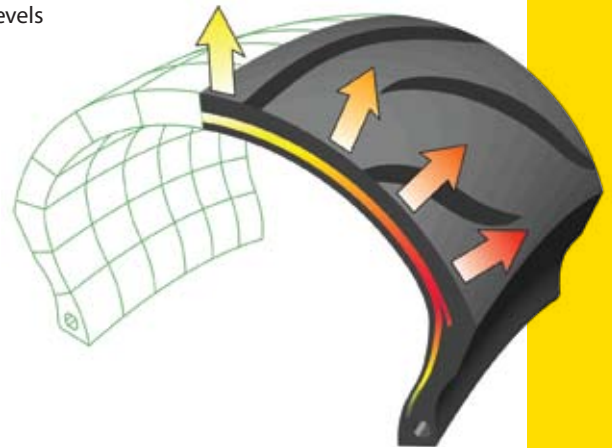

CARCASS TENSION CONTROL SYSTEM

Many of our front and rear tire constructions use a Carcass Tension Control System (CTCS) to control casing stress distribution. This optimises the tension in different areas of the casing improving cornering stability, straight-line traction and rider feedback, so that you can ride with confidence.

- / Allows different areas of the tire casing to be designed with different tension levels to distribute forces in a more progressive way
- / Controls stress distribution to provide an optimised contact patch area at different lean angles
- / Achieves better control without the use of additional components, thus reducing tire weight
- / Improves suspension characteristics, reducing steering effort and improving rider feedback.