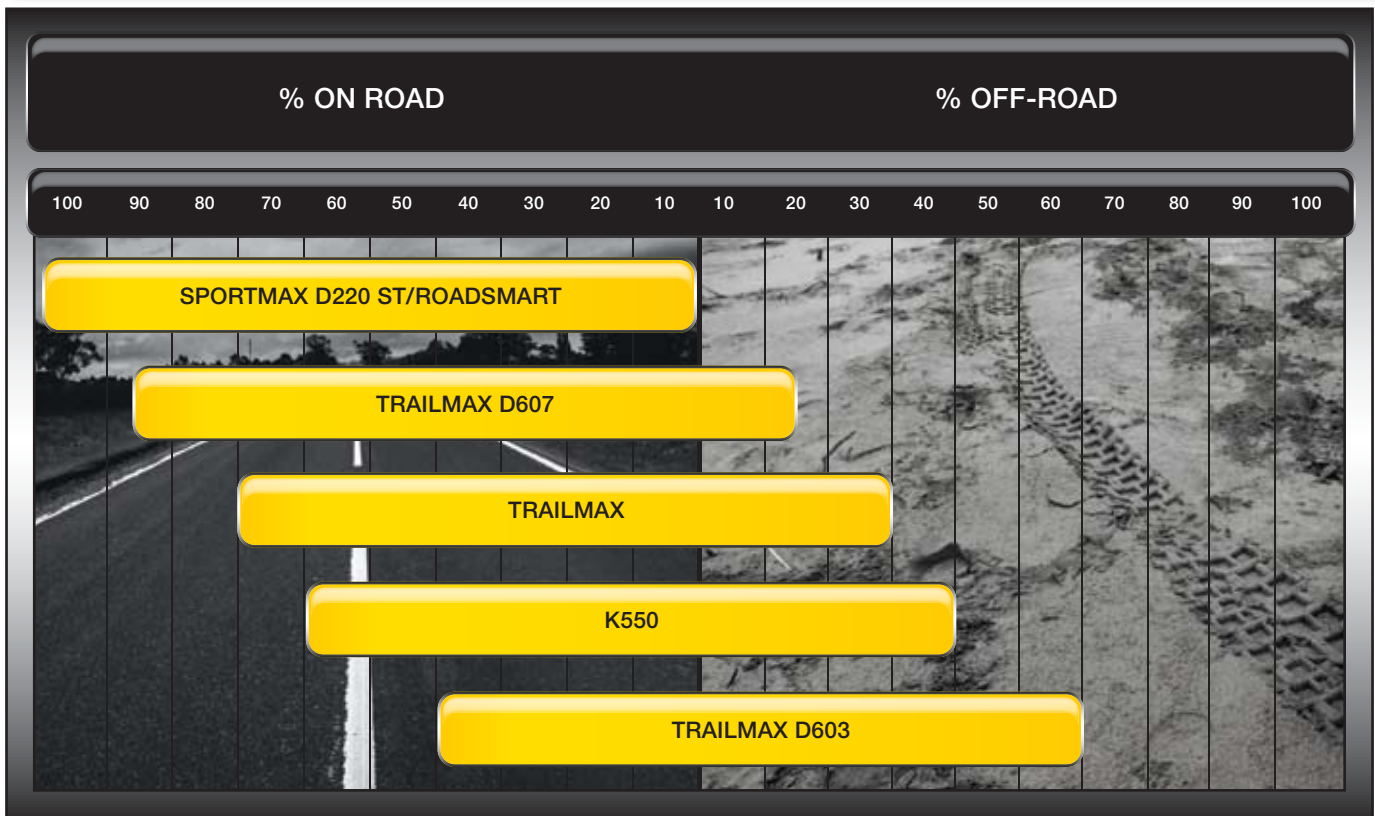

Off-road riding used to be a weekend leisure activity for many motorcyclists. However, navigating tricky dirt tracks and technical rocky trails is growing in popularity with the increasing number of trail and adventure bikes on the market. We provide a range of fitments for motorcyclists who want to experience the thrill of off-road and the practicalities of street riding, but don't want to change their bike, or tires, in between.